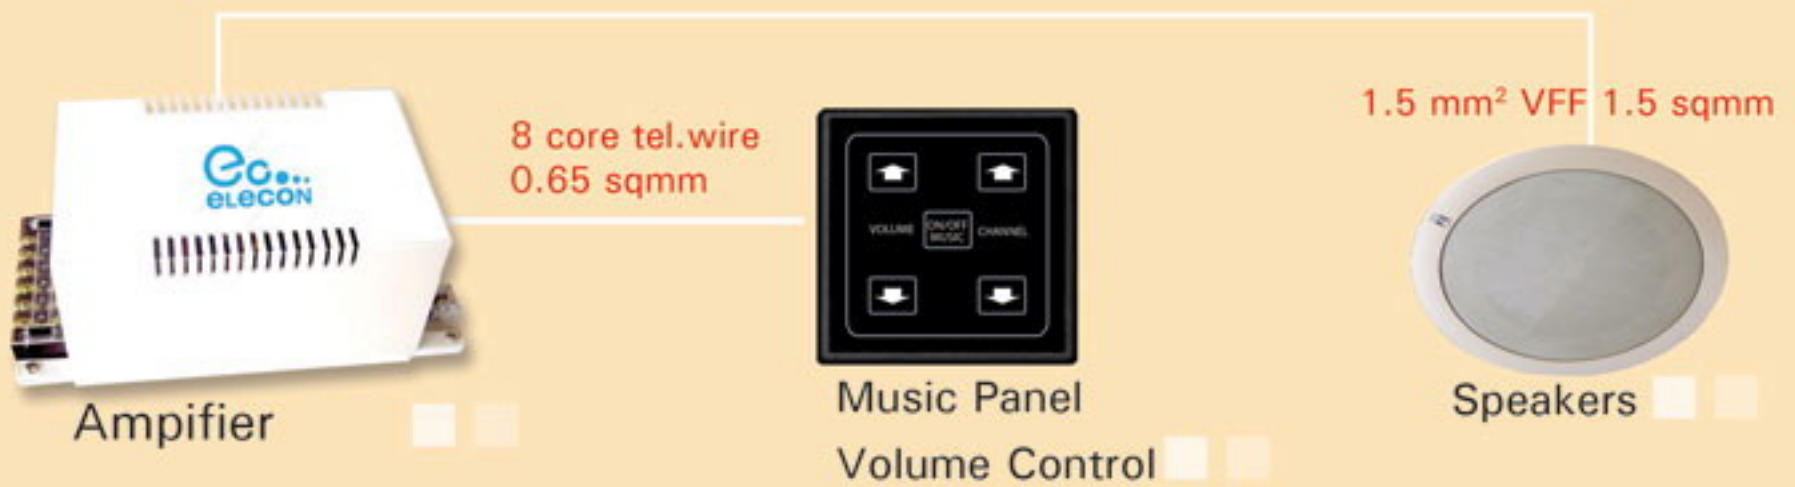

MUSIC IN BATHROOM

Music for Relax

This function is designed to guest relax whilst enjoying the bathroom facilities. Music can be pre-programmed and controlled by means of the ELECON music control unit. Signal can also be received from both local audio and television systems.

WIRING

1.1. By getting the signal from audio out of TV

COMFORT

WIRING

1.2. By getting the signal from audio out of TV

2. By sending line amp 100 V.
Be able to listen any channels
Can be adjusted the volume

MUSIC MOD IN TV.

MUSIC LINE 100 V.

POWER AMPIFIER OUT PUT LINE 100 VOLT

MIXER POWER

DIAGRAM SOUND SYSTEM

Music for Relax

MUSIC IN BATHROOM