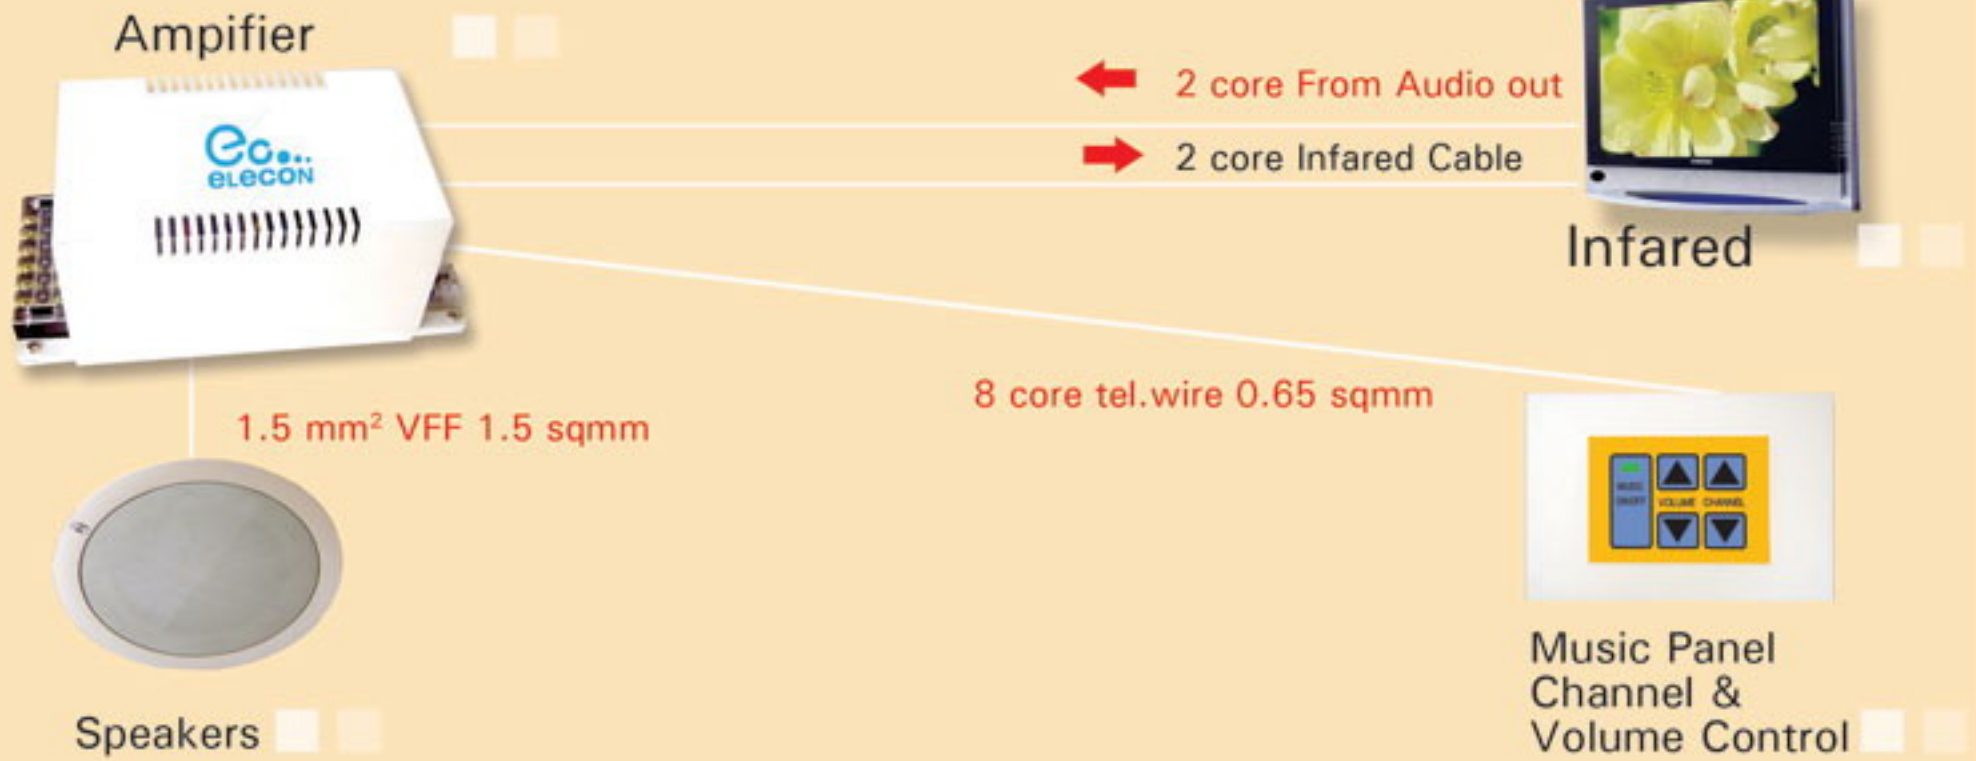

MUSIC IN BATHROOM

Music for Relax

This function is designed to guest relax whilst enjoying the bathroom facilities. Music can be pre-programmed and controlled by means of the ELECON music control unit. Signal can also be received from both local audio and television systems.

WIRING

1.1. By getting the signal from audio out of TV

COMFORT

WIRING

1.2. By getting the signal from audio out of TV

2. By sending line amp 100 V.
Be able to listen any channels
Can be adjusted the volume

MUSIC MOD IN TV.

MUSIC LINE 100 V.

POWER AMPIFIER OUT PUT LINE 100 VOLT

MIXER POWER

DIAGRAM SOUND SYSTEM

Music for Relax

MUSIC IN BATHROOM