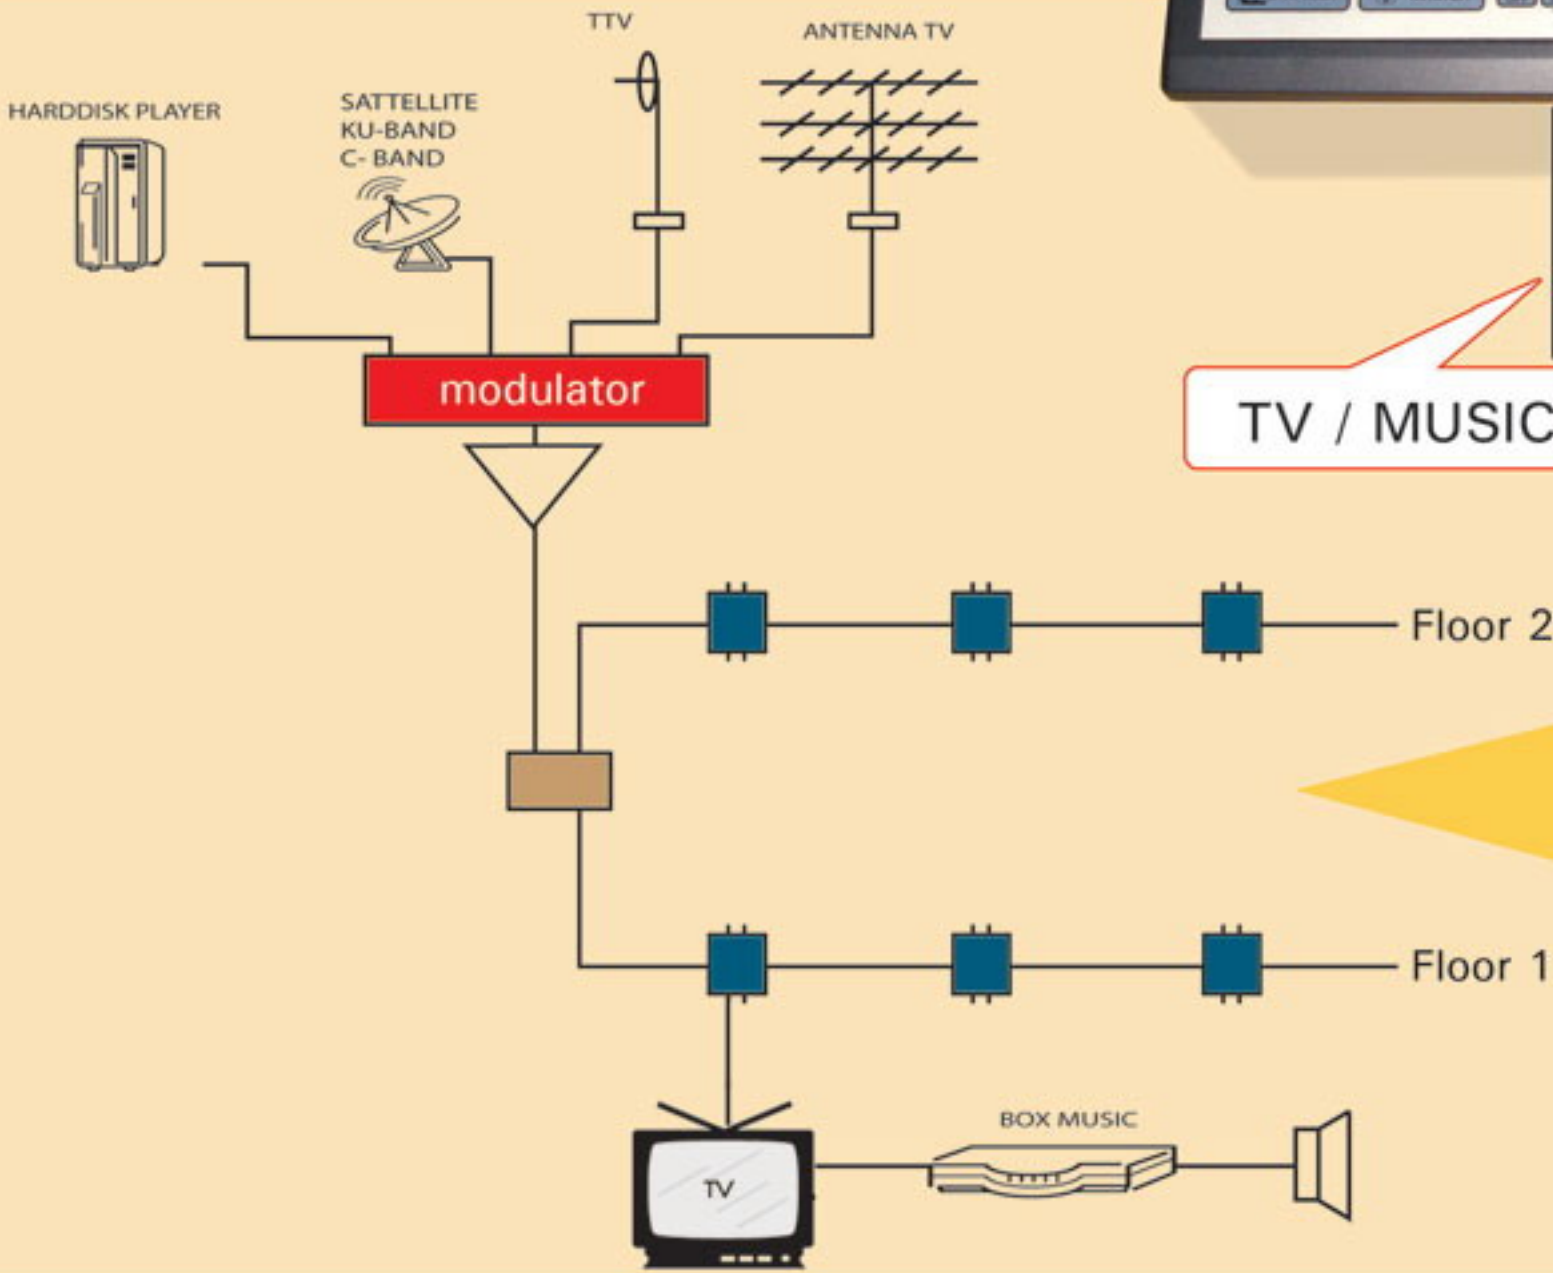

MUSIC IN BATHROOM

Music for Relax

This function is designed to guest relax whilst enjoying the bathroom facilities. Music can be pre-programmed and controlled by means of the ELECON music control unit. Signal can also be received from both local audio and television systems.

WIRING

1.1. By getting the signal from audio out of TV

COMFORT

WIRING

1.2. By getting the signal from audio out of TV

2. By sending line amp 100 V.
Be able to listen any channels
Can be adjusted the volume

Relax

MUSIC & EMERGENCY OVERRIDE

MUSIC & EMERGENCY OVERRIDE

Provide the following items :

- A / Ceiling-mounted bathroom speaker connected to the bedroom systems (TV and radio) and interfaced with hotel emergency communications / public address system.
- B / Bathroom speaker volume control (toilet locations)

MUSIC MOD IN TV.

MUSIC LINE 100 V.

POWER AMPIFIER OUT PUT LINE 100 VOLT

MIXER POWER

DIAGRAM SOUND SYSTEM

Music for Relax

MUSIC IN BATHROOM