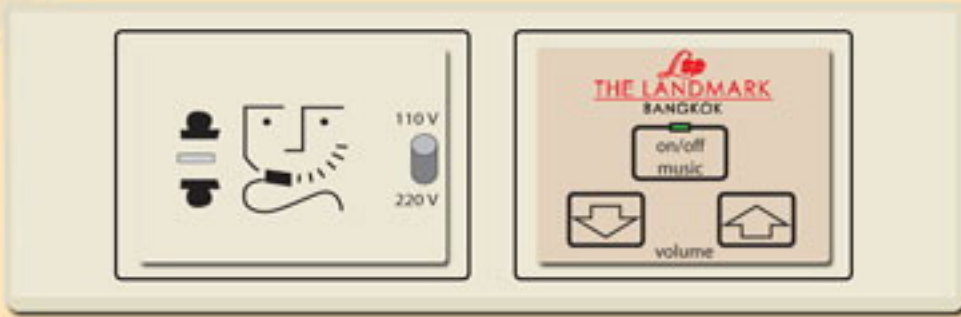

MUSIC IN BATHROOM

Music for Relax

This function is designed to guest relax whilst enjoying the bathroom facilities. Music can be pre-programmed and controlled by means of the ELECON music control unit. Signal can also be received from both local audio and television systems.

Four Seasons Hotel Bangkok  

  The Westin Grande Sukhomvit

Holiday Inn Bangkok  

  Grand Hyatt Erawan Bangkok

ELECON MUSIC IN BATHROOM

The Landmark Bangkok

Sheraton Pattaya Resort & Spa

MUSIC PANEL

WIRING

1.1. By getting the signal from audio out of TV

COMFORT

WIRING

1.2. By getting the signal from audio out of TV

2. By sending line amp 100 V.
Be able to listen any channels
Can be adjusted the volume