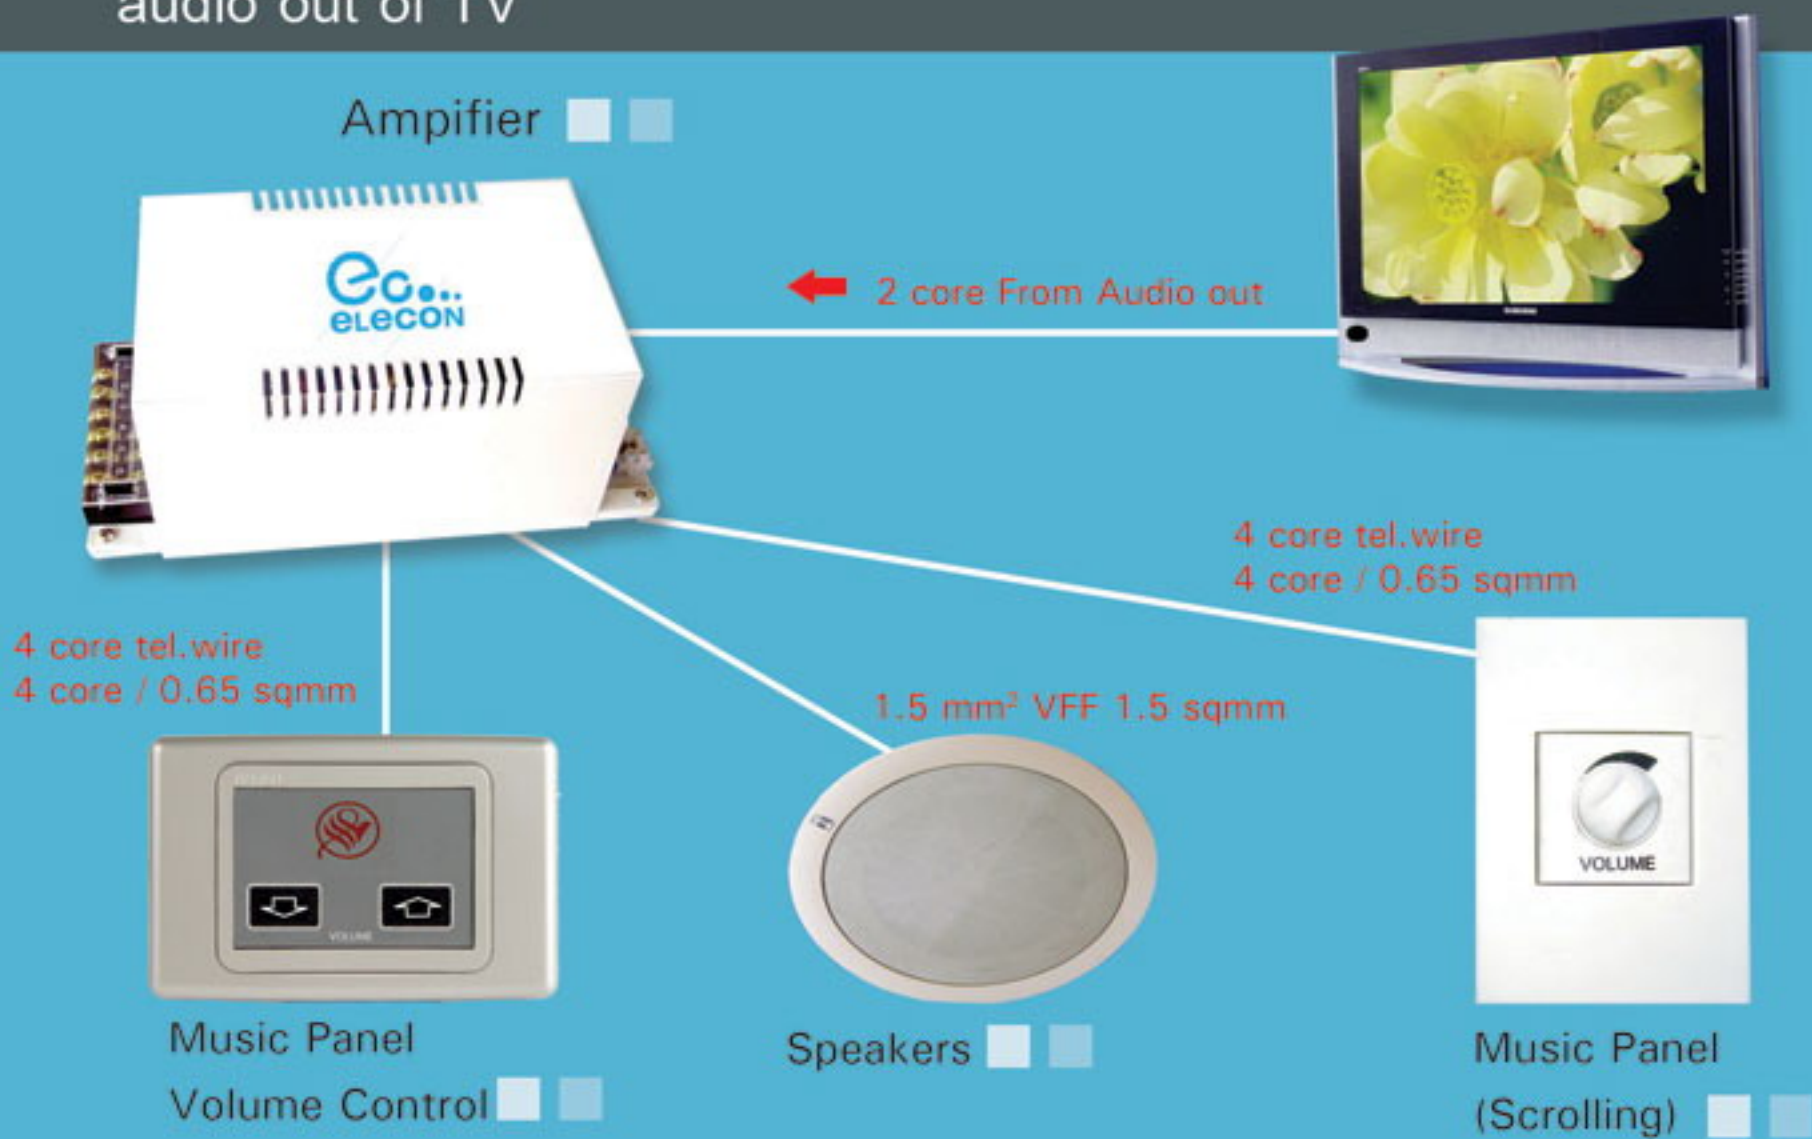

MUSIC IN BATHROOM

Music for Relax

This function is designed to guest relax whilst enjoying the bathroom facilities. Music can be pre-programmed and controlled by means of the ELECON music control unit. Signal can also be received from both local audio and television systems.

WIRING

1.1. By getting the signal from audio out of TV

COMFORT

WIRING

1.2. By getting the signal from audio out of TV

2. By sending line amp 100 V.
Be able to listen any channels
Can be adjusted the volume

Relax

MUSIC & EMERGENCY OVERRIDE

MUSIC & EMERGENCY OVERRIDE

Provide the following items :

- A / Ceiling-mounted bathroom speaker connected to the bedroom systems (TV and radio) and interfaced with hotel emergency communications / public address system.
- B / Bathroom speaker volume control (toilet locations)