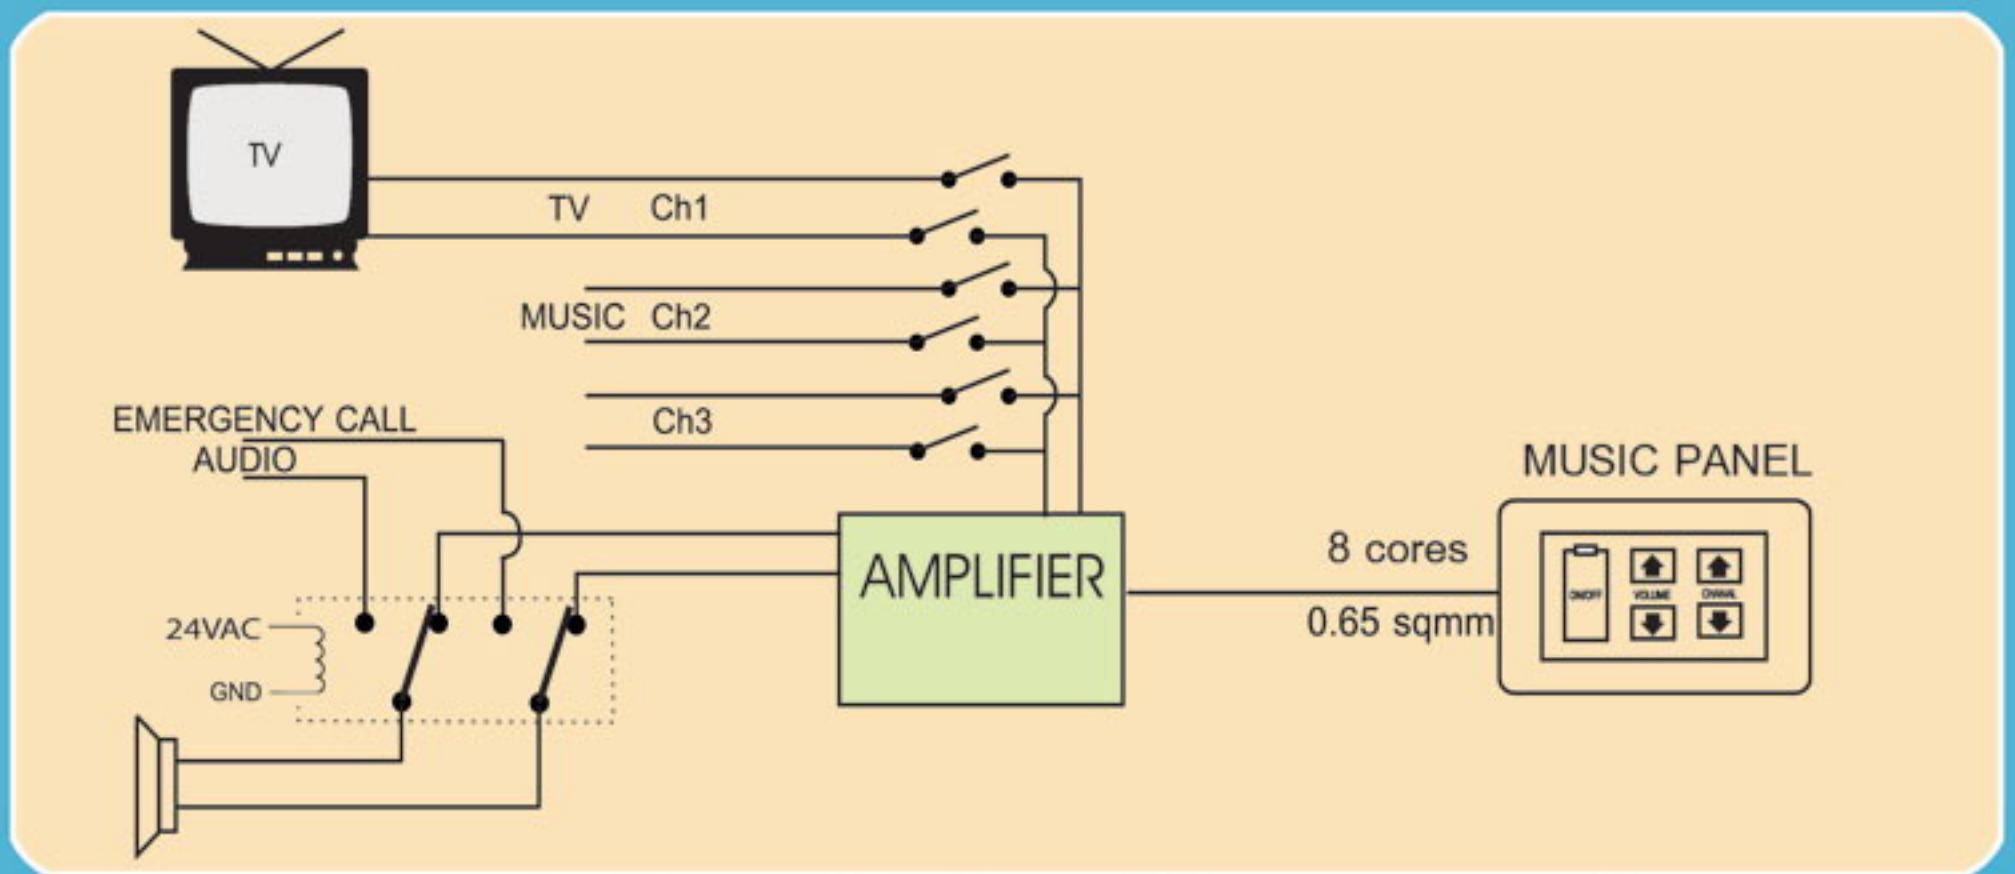

MUSIC & EMERGENCY OVERRIDE

MUSIC & EMERGENCY OVERRIDE

Provide the following items :

- A / Ceiling-mounted bathroom speaker connected to the bedroom systems (TV and radio) and interfaced with hotel emergency communications / public address system.
- B / Bathroom speaker volume control (toilet locations)