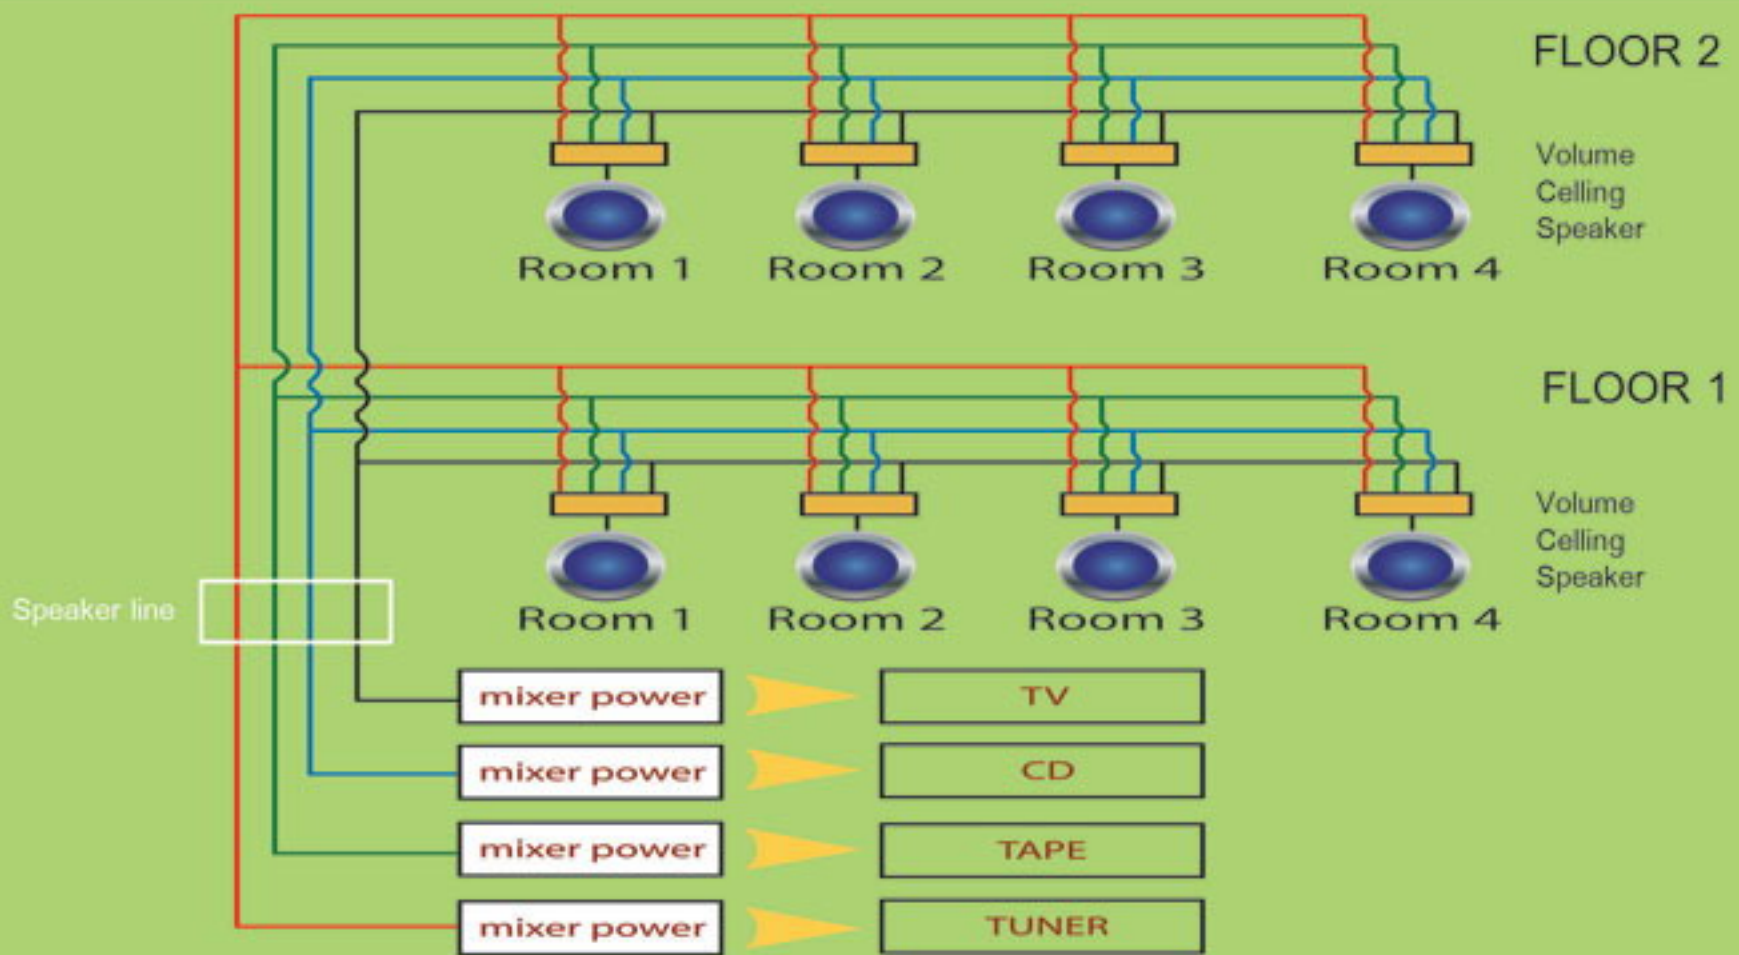

MUSIC IN BATHROOM

Music for Relax

This function is designed to guest relax whilst enjoying the bathroom facilities. Music can be pre-programmed and controlled by means of the ELECON music control unit. Signal can also be received from both local audio and television systems.

WIRING

1.1. By getting the signal from audio out of TV

COMFORT

WIRING

1.2. By getting the signal from audio out of TV

2. By sending line amp 100 V.
Be able to listen any channels
Can be adjusted the volume

MUSIC MOD IN TV.

MUSIC LINE 100 V.

POWER AMPIFIER OUT PUT LINE 100 VOLT

MIXER POWER

DIAGRAM SOUND SYSTEM

Music for Relax

MUSIC IN BATHROOM