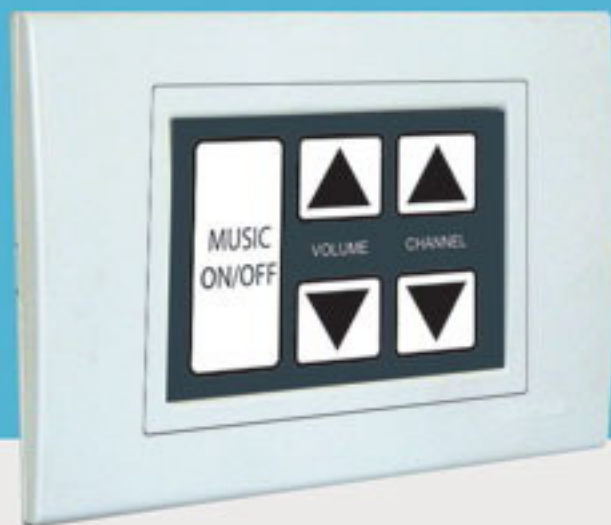

MUSIC IN BATHROOM

Music for Relax

This function is designed to guest relax whilst enjoying the bathroom facilities. Music can be pre-programmed and controlled by means of the ELECON music control unit. Signal can also be received from both local audio and television systems.

WIRING

1.1. By getting the signal from audio out of TV

COMFORT

WIRING

1.2. By getting the signal from audio out of TV

2. By sending line amp 100 V.
Be able to listen any channels
Can be adjusted the volume

Relax

MUSIC & EMERGENCY OVERRIDE

MUSIC & EMERGENCY OVERRIDE

Provide the following items :

- A / Ceiling-mounted bathroom speaker connected to the bedroom systems (TV and radio) and interfaced with hotel emergency communications / public address system.
- B / Bathroom speaker volume control (toilet locations)